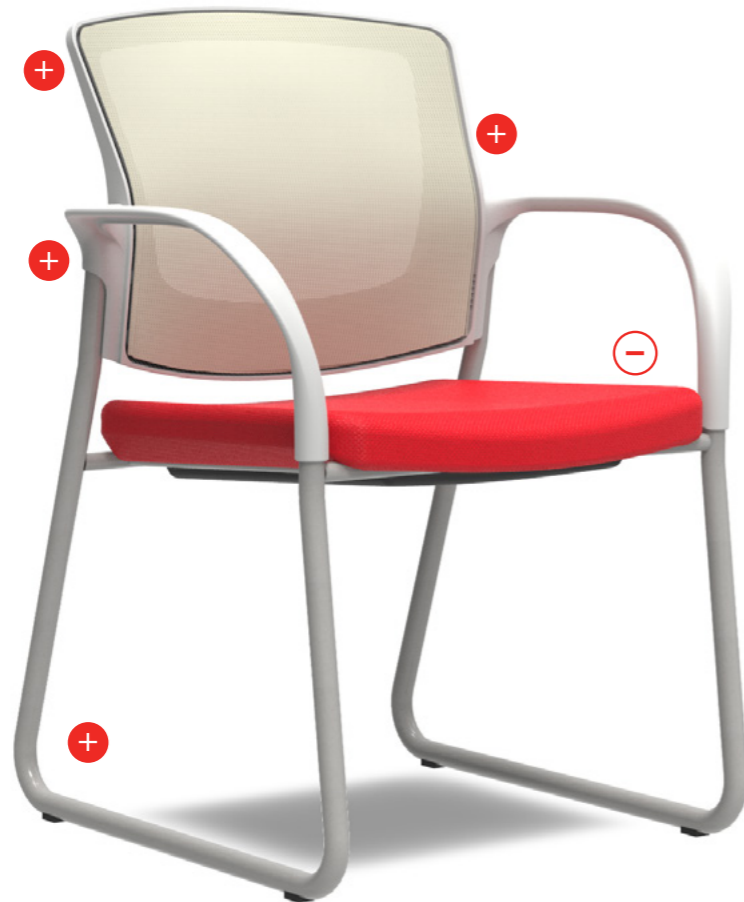

#### Sled Base

This chair base runs along the floor to allow for easy movement and repositioning on hard or soft surfaces.

#### 4-Leg Base

Four individual legs provide sturdy support, and casters or glides enable easy movement on a variety of surfaces.

## GUEST CHAIR - Features

[← BACK](#)

Select a feature to learn more.  
Use the back button to select a different chair type.