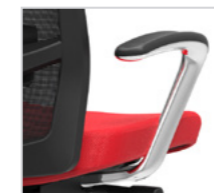

YOUR CUSTOMIZED SOLUTION - Task Chair

[← BACK](#)

[« START OVER](#)

Staples® Workplace Series™ 500 Task Chair

Black frame and Polished Aluminum base with Black Mesh back

Shown with Additional Options: Adjustable Lumbar, Synchro-Tilt w/ Independent Back Angle and Polished Aluminum Fixed Arms

Additional Options:

Arms

Fixed Arms

Control Mechanism

Lumbar Support

Seat Fabric