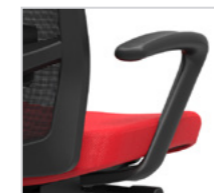

YOUR CUSTOMIZED SOLUTION - Task Chair

[← BACK](#)

[« START OVER](#)

Staples® Workplace Series™ 500 Task Chair

Black frame and base with Black Mesh back

Shown with Additional Options: Adjustable Lumbar, Synchro-Tilt w/ Independent Back Angle and Height & Width Adjustable Arms

Additional Options:

Arms

Fixed Arms

Control Mechanism

Lumbar Support

Seat Fabric