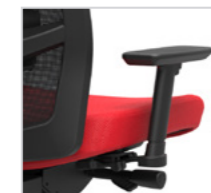

Height & Width
Adjustable Arms