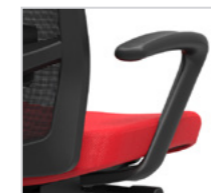

YOUR CUSTOMIZED SOLUTION - Task Stool

[← BACK](#)

[« START OVER](#)

Additional Options:

Arms

Fixed Arms

Control Mechanism

Lumbar Support

Seat Fabric

Staples® Workplace Series™ 500 Task Stool

Black frame and base with Black Mesh back

Shown with Additional Options: Adjustable Lumbar, Limited Synchro-Tilt Control and Height & Width Adjustable Arms