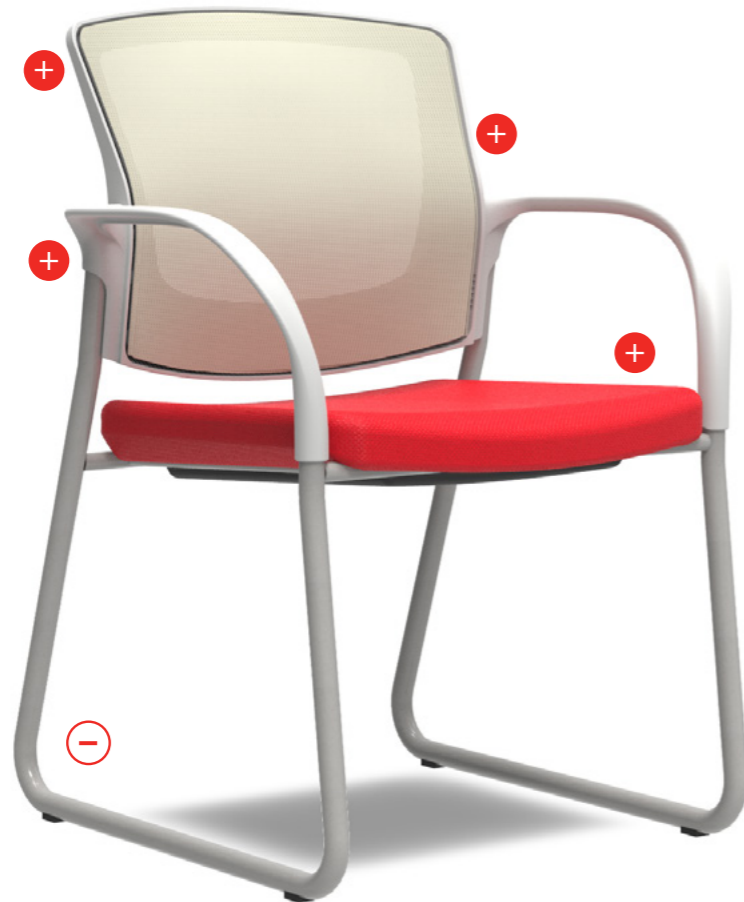

## GUEST CHAIR - Features

[← BACK](#)

Select a feature to learn more.

Use the back button to select a different chair type.

#### Sled Base

This chair base runs along the floor to allow for easy movement and repositioning on hard or soft surfaces.