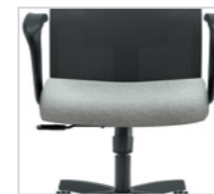

Control Mechanism

Synchro-Tilt