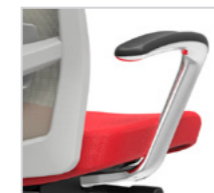

YOUR CUSTOMIZED SOLUTION - Task Chair

[◀ BACK](#)

[⏪ START OVER](#)

Staples® Workplace Series™ 500 Task Chair

Titanium frame and Polished Aluminum base
with Fog Mesh back

Shown with Additional Options: Adjustable Lumbar, Synchro-Tilt
w/ Independent Back Angle and Polished Aluminum Fixed Arms

Additional Options:

Arms

Fixed Arms

Control Mechanism

Lumbar Support

Seat Fabric