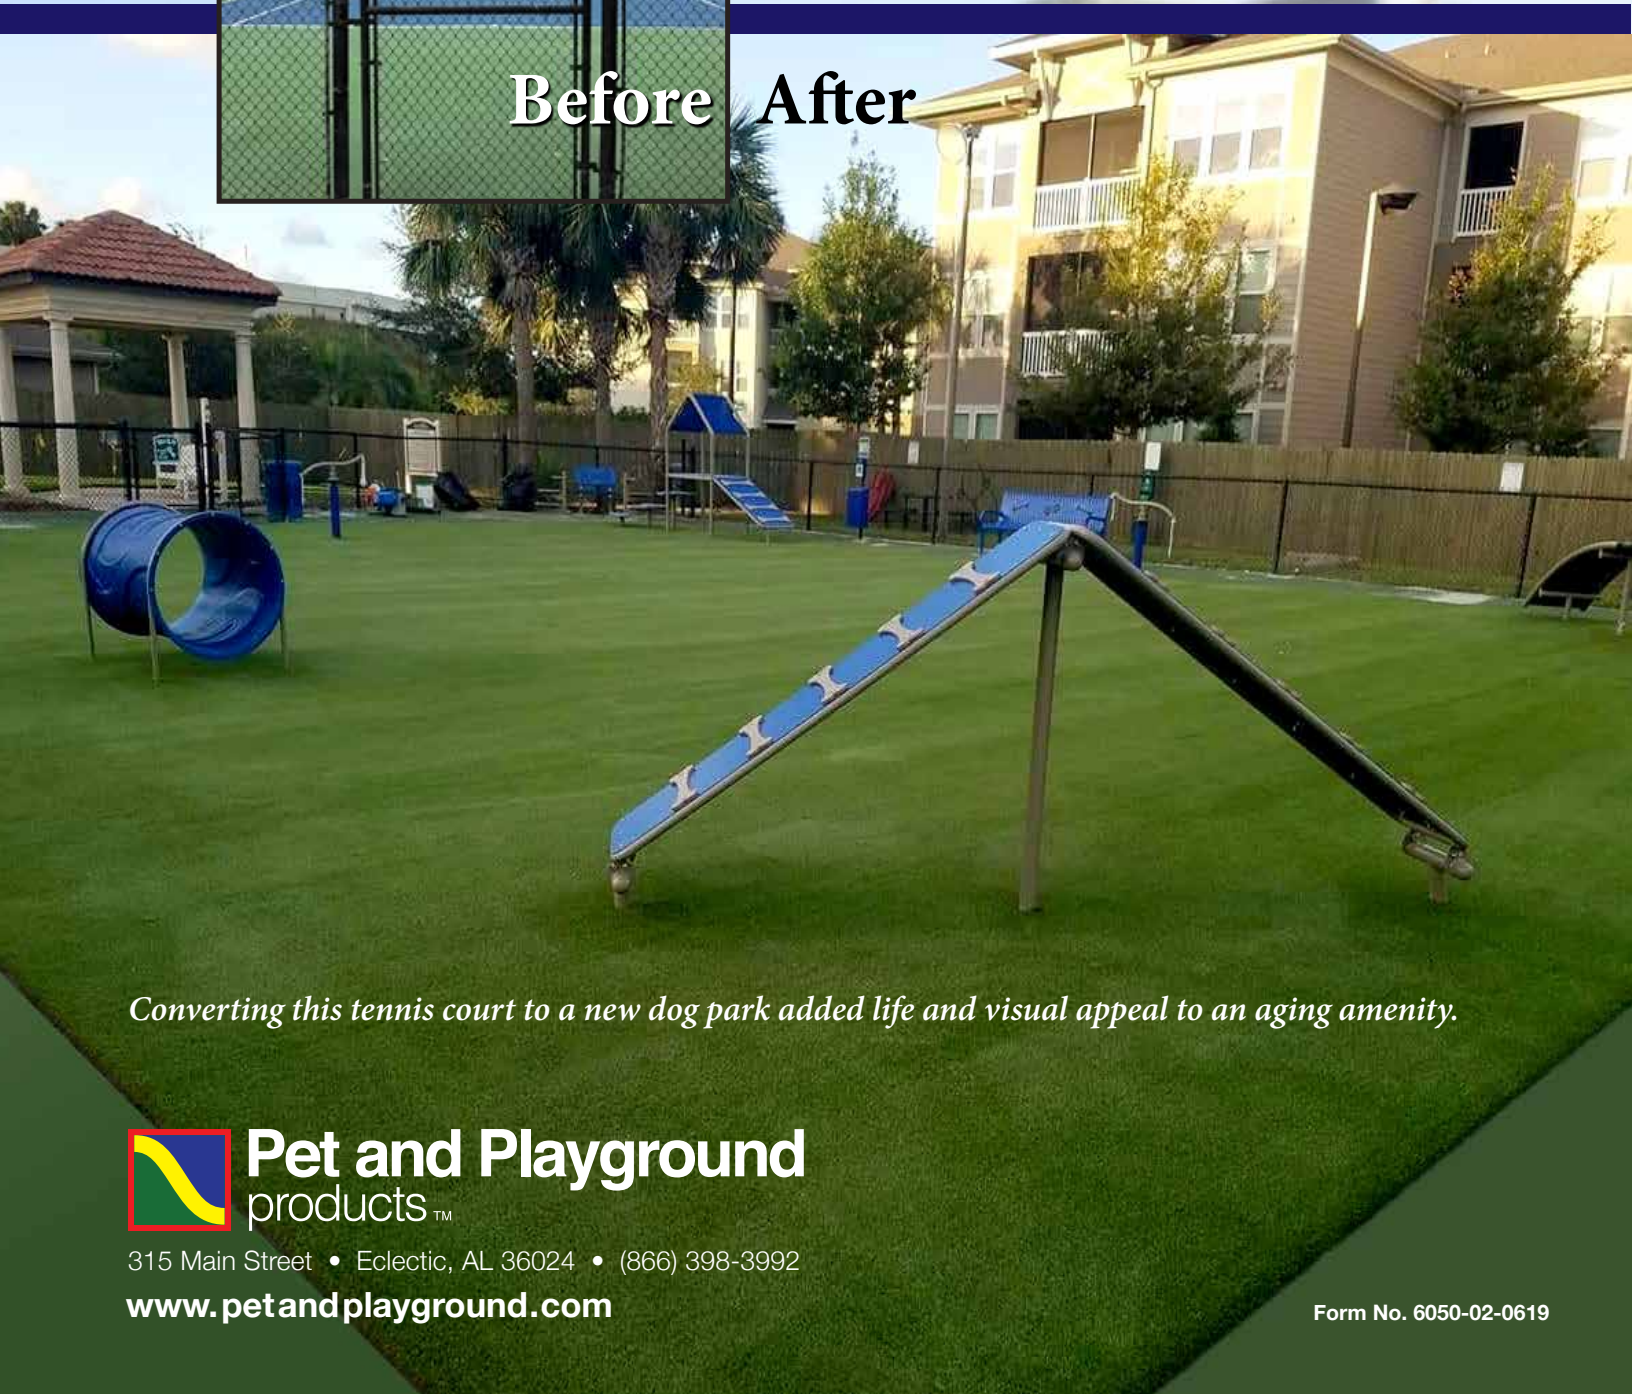

35' x 35'

The Pup (4 pieces)

30' x 30'

The Starter (3 pieces)

25' x 25'

“SENSE”-ATIONAL

Tennis Court

MAKE•OVER

Before After

Converting this tennis court to a new dog park added life and visual appeal to an aging amenity.

Pet and Playground
products™

315 Main Street • Eclectic, AL 36024 • (866) 398-3992

www.petandplayground.com