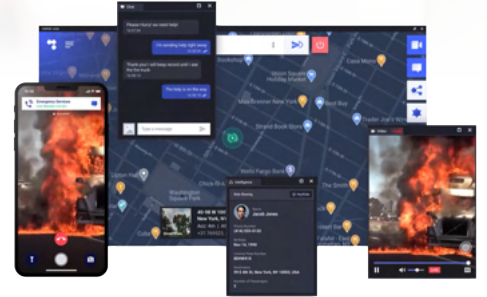

Universe

INSTANTLY MODERNIZE YOUR EMERGENCY OPERATIONS

WHAT IS UNIVERSE?

Universe is a revolutionary cloud-native mission-critical situational awareness platform with the following key differentiators:

Same Day Installation

Cloud Native Platform

Zero-Trust-Architecture Security

Live Video (Patented)

Silent Instant Messaging

Accurate, dynamic caller location

SAME DAY INSTALLATION

Carbyne Universe is an over-the-top solution which complements your existing systems to provide you with unprecedented situational awareness regarding the caller's emergency.

CLOUD NATIVE PLATFORM

Don't let hurricanes, floods, fires, earthquakes, power outages, terrorist attacks, and other catastrophes stop your mission-critical operations. Universe is a cloud-native platform to enable your life-saving operations to continue running when the unthinkable happens.

For more information or to schedule a demo, visit carbyne.com

ZERO-TRUST ARCHITECTURE SECURITY

As a cloud-native platform, Universe supports industry-leading Zero-Trust-Architecture (ZTA) security to ensure your systems and data are off-limits to hackers on the internet.