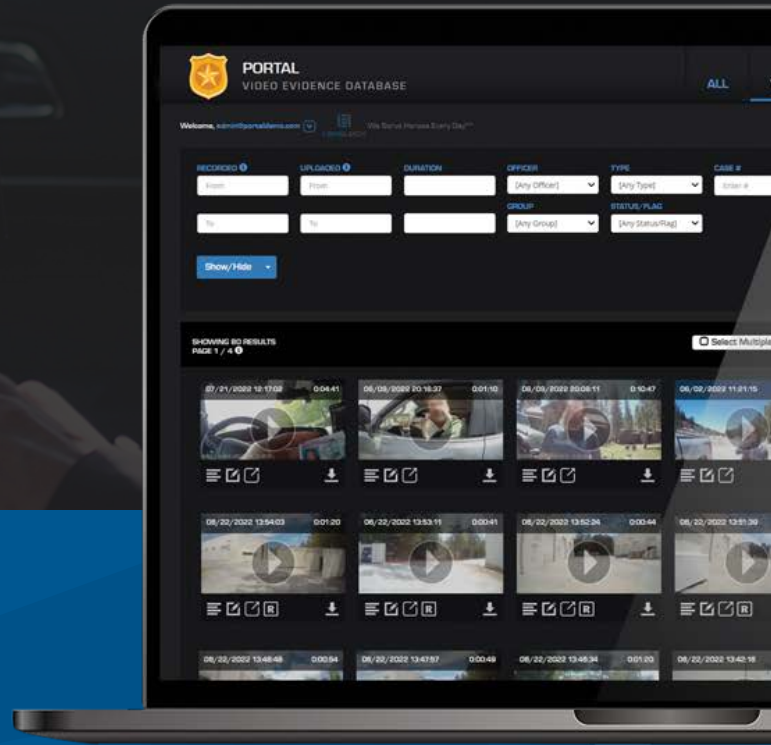

**LENSLOCK**

WE SERVE HEROES EVERY DAY™

**RELIABLE.  
SECURE.  
THERE WHEN  
YOU NEED IT.**

**UNLIMITED  
DATA PLAN**

**LEGACY DATA  
SUPPORT**

**CJIS  
COMPLIANT**

## LENSLOCKER™ EVIDENCE MANAGEMENT SYSTEM

Get powerful and secure case management and efficiency tools with the LensLocker™ Evidence Management System.

**DEDICATED  
D.A. ACCESS**

**CAD  
INTEGRATION**

Because LensLock offers a TRUE unlimited data plan, evidence can be stored as long as you need it, or longer. Every time a video or still image file is accessed, it is logged for chain of custody.

Files can be shared internally or with the D.A. office, with options that tag the specific spot to be reviewed or in view mode only, prohibiting any edits or other changes.

Visit [www.lenslock.com](http://www.lenslock.com) or call us today at 866-LENSLOCK to learn more!